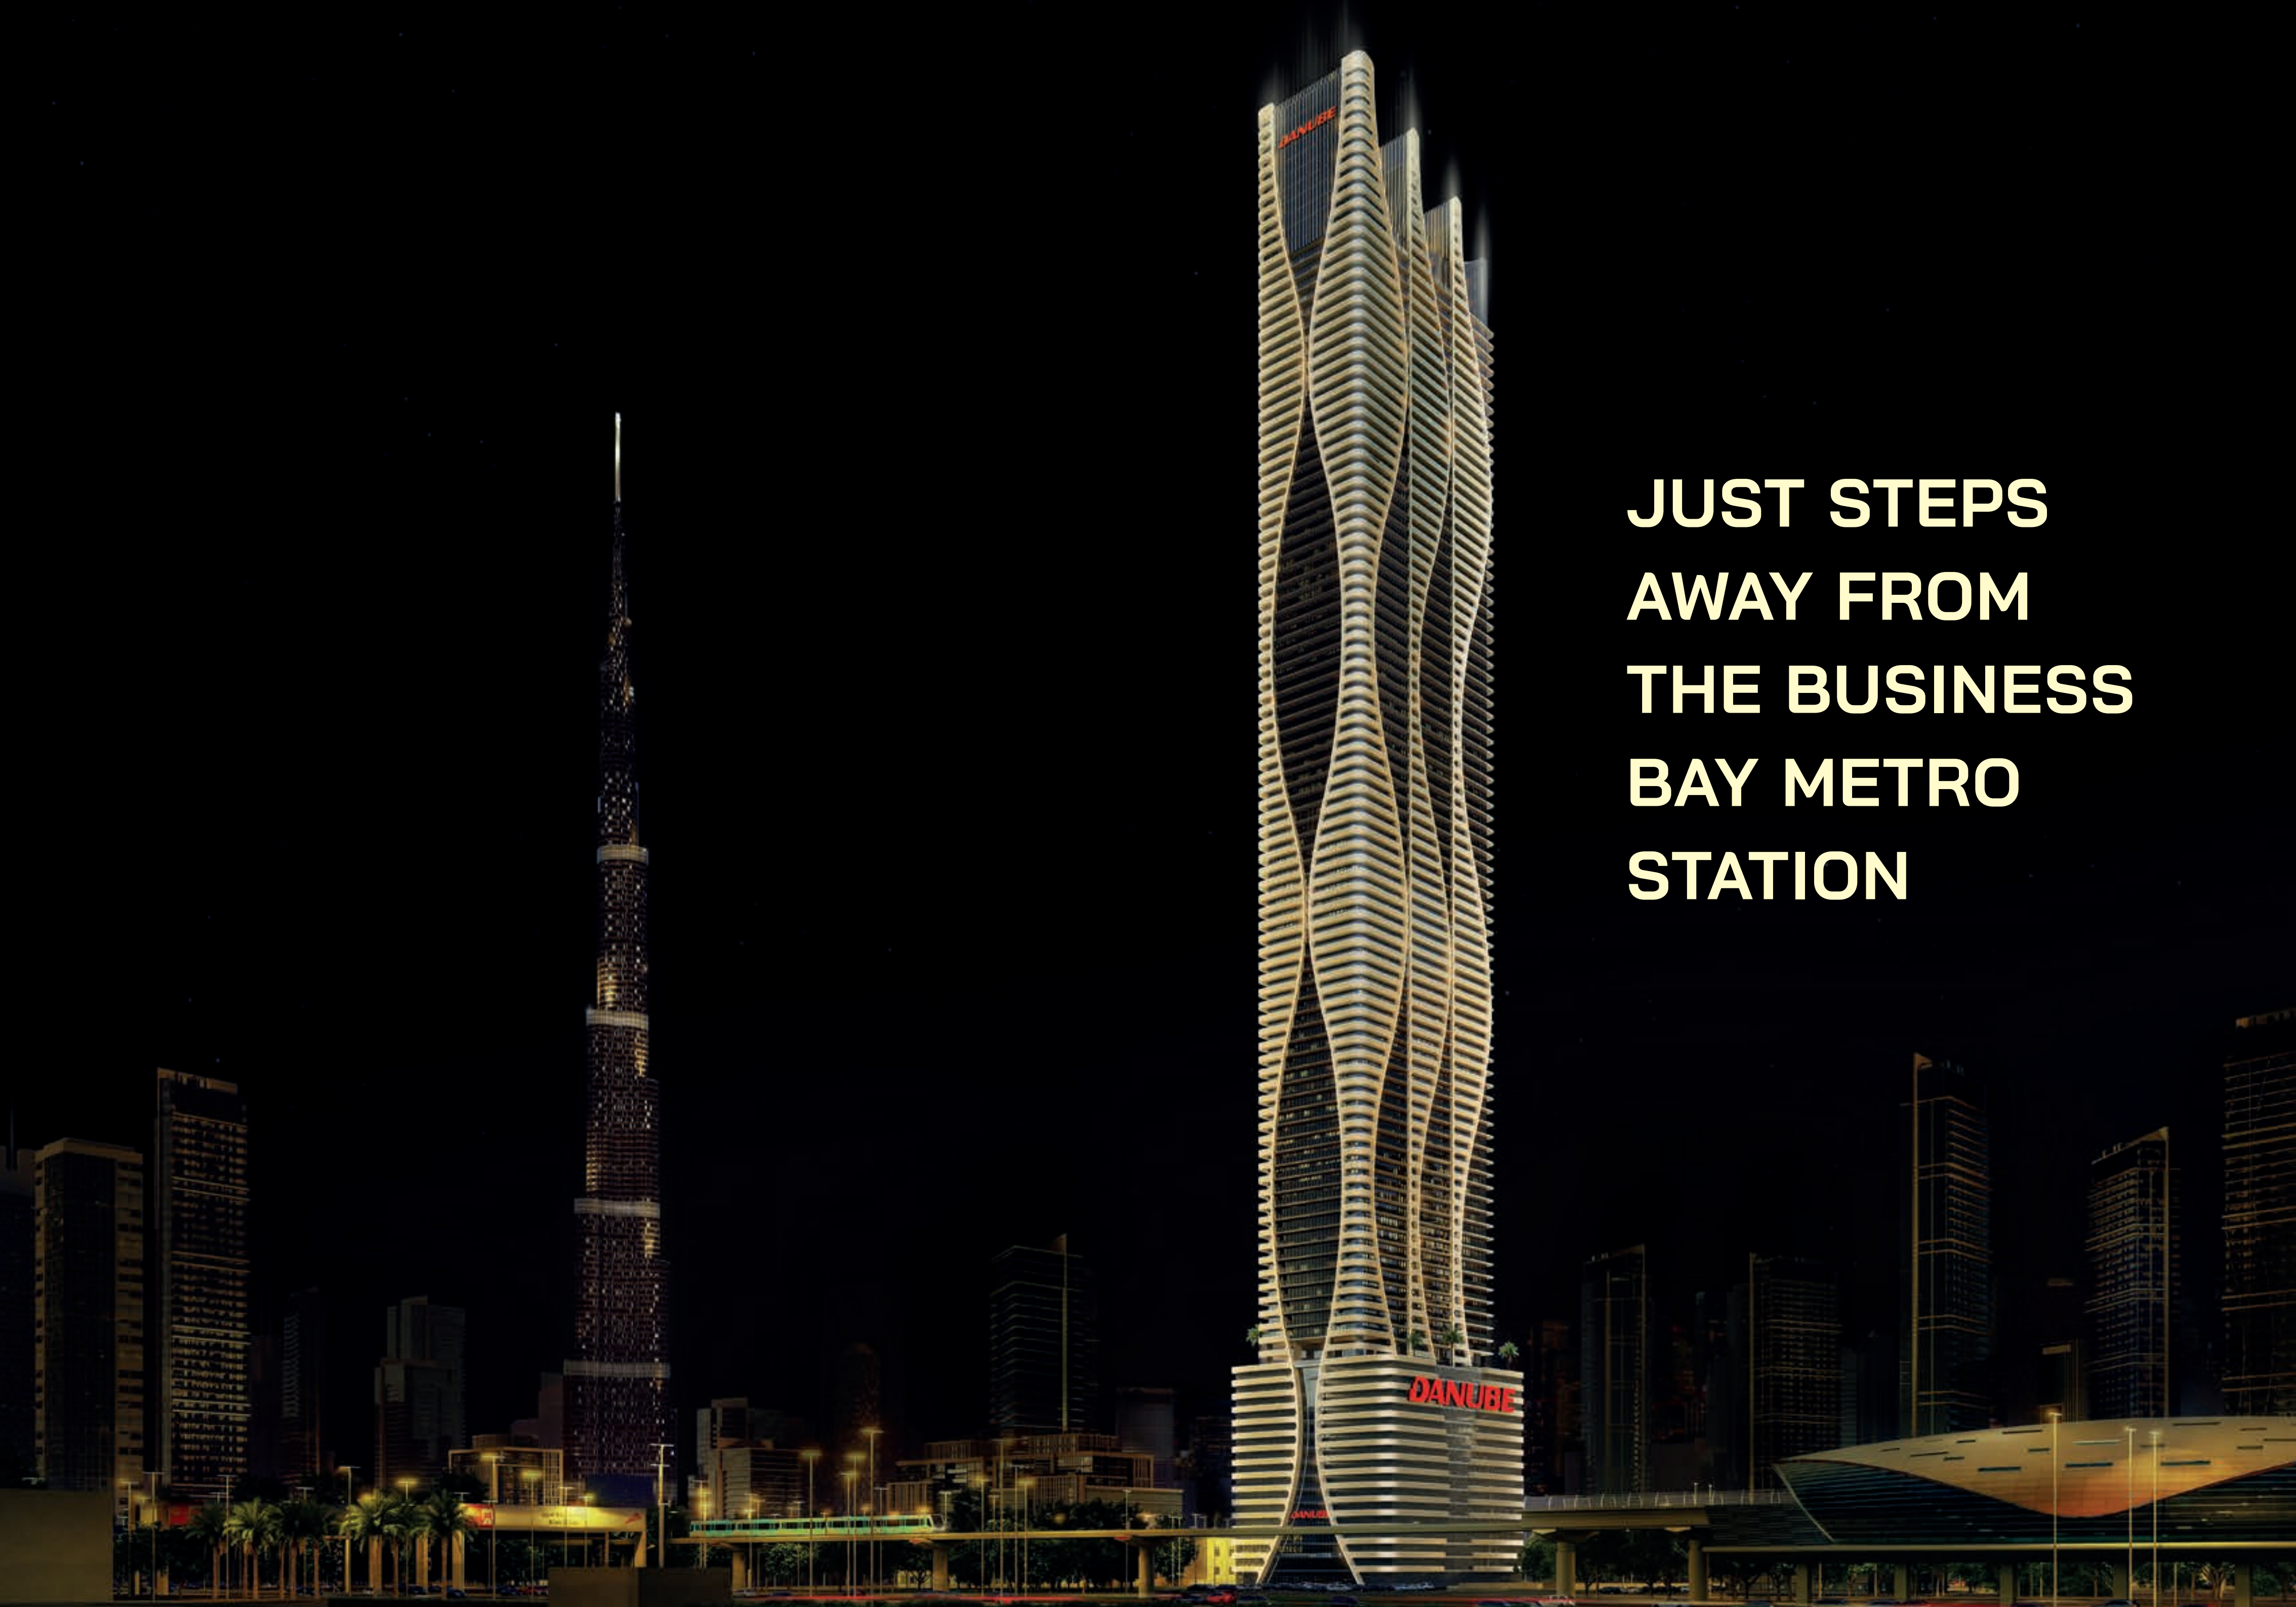

BAYZ 101
BY **DANUBE**

BAYZ 101 **BY DANUBE**

YOUR HOME IN THE SKY

**SPECTACULAR
VIEWS OF THE
ICONIC DUBAI
SKYLINE**

101 LEVELS OF LUXURY IN BUSINESS BAY

Presenting the most luxurious project in the
Danube Properties portfolio - BAYZ 101

**JUST STEPS
AWAY FROM
THE BUSINESS
BAY METRO
STATION**

DISTANCES

	Business Bay Metro	1 min
	Burj Khalifa	2 min
	Dubai Mall	3 min
	City Walk	5 min
	Museum of the Future	5 min
	Jumeirah Beach	7 min
	D - Marin Business Bay	8 min
	Dubai Frame	8 min
	Creek	15 min
	Mall of the Emirates	15 min
	Dubai International Airport	15 min
	Burj Al Arab	18 min
	Dubai Marina	20 min
	Palm Jumeirah	20 min