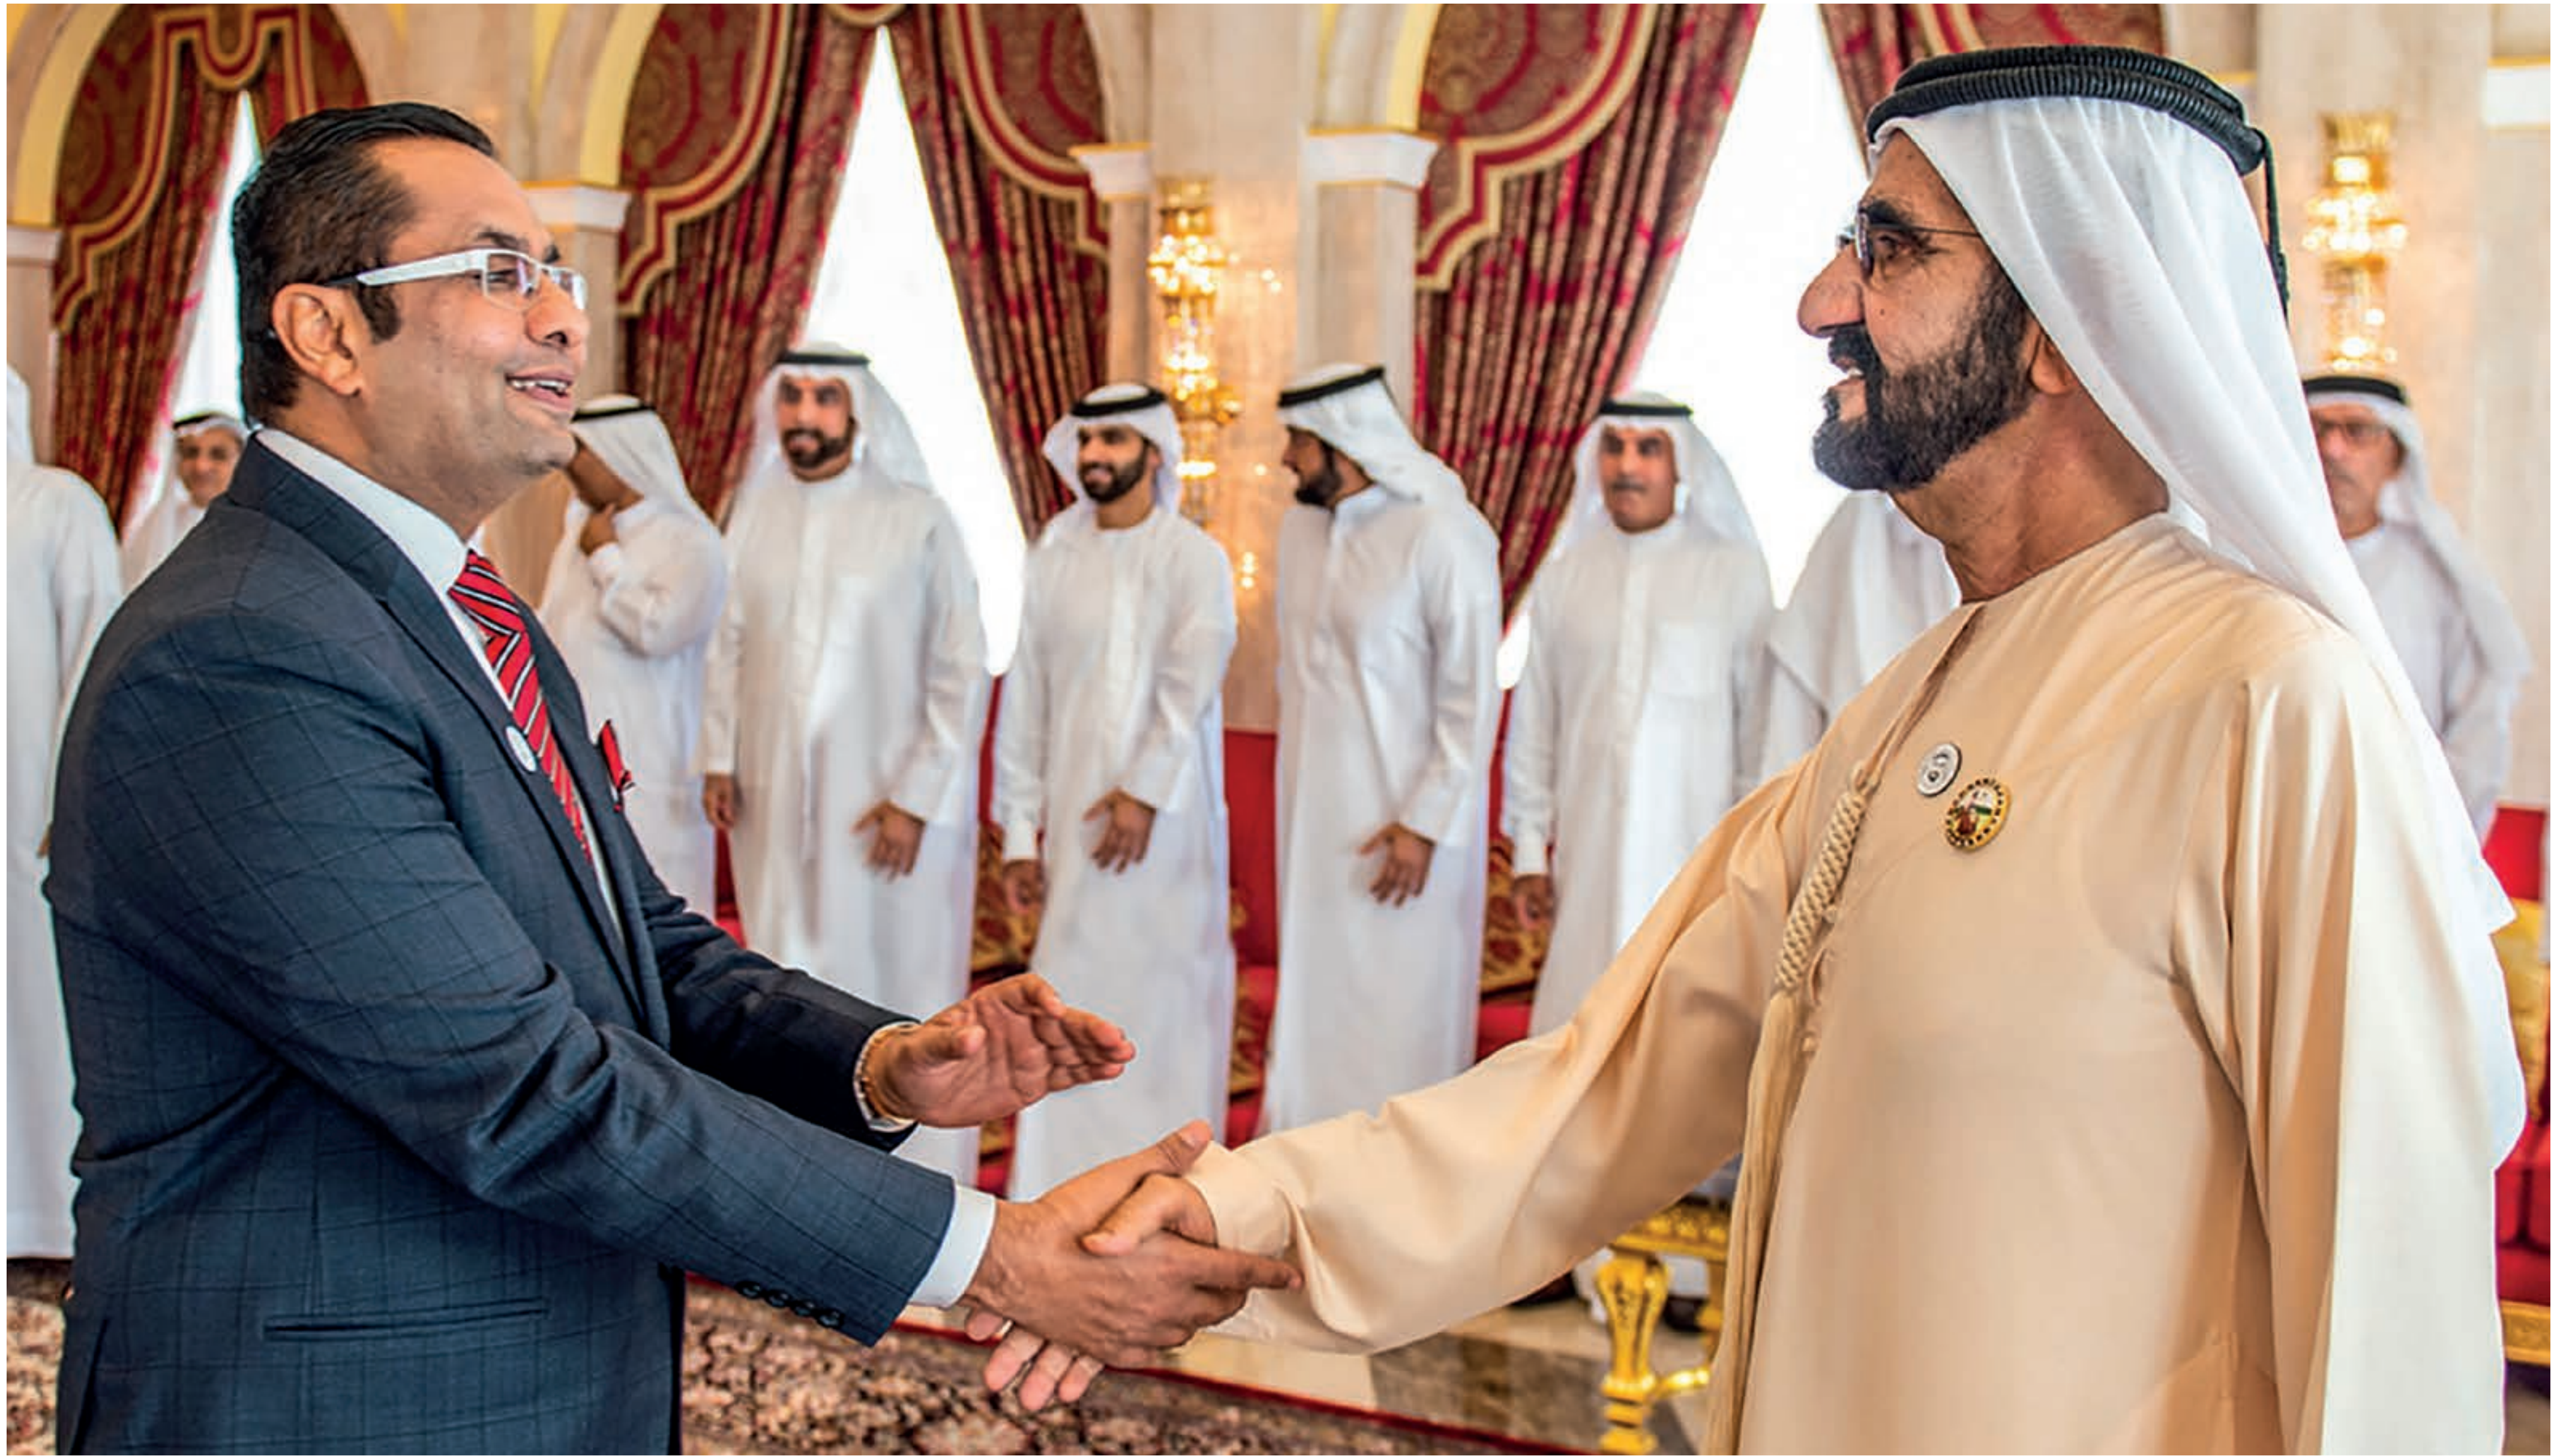

“The success and eminence of Danube began with a small trading enterprise as a dream, but today the dream has been transformed into reality.”

Rizwan Sajan
Founder & Chairman
Danube Group