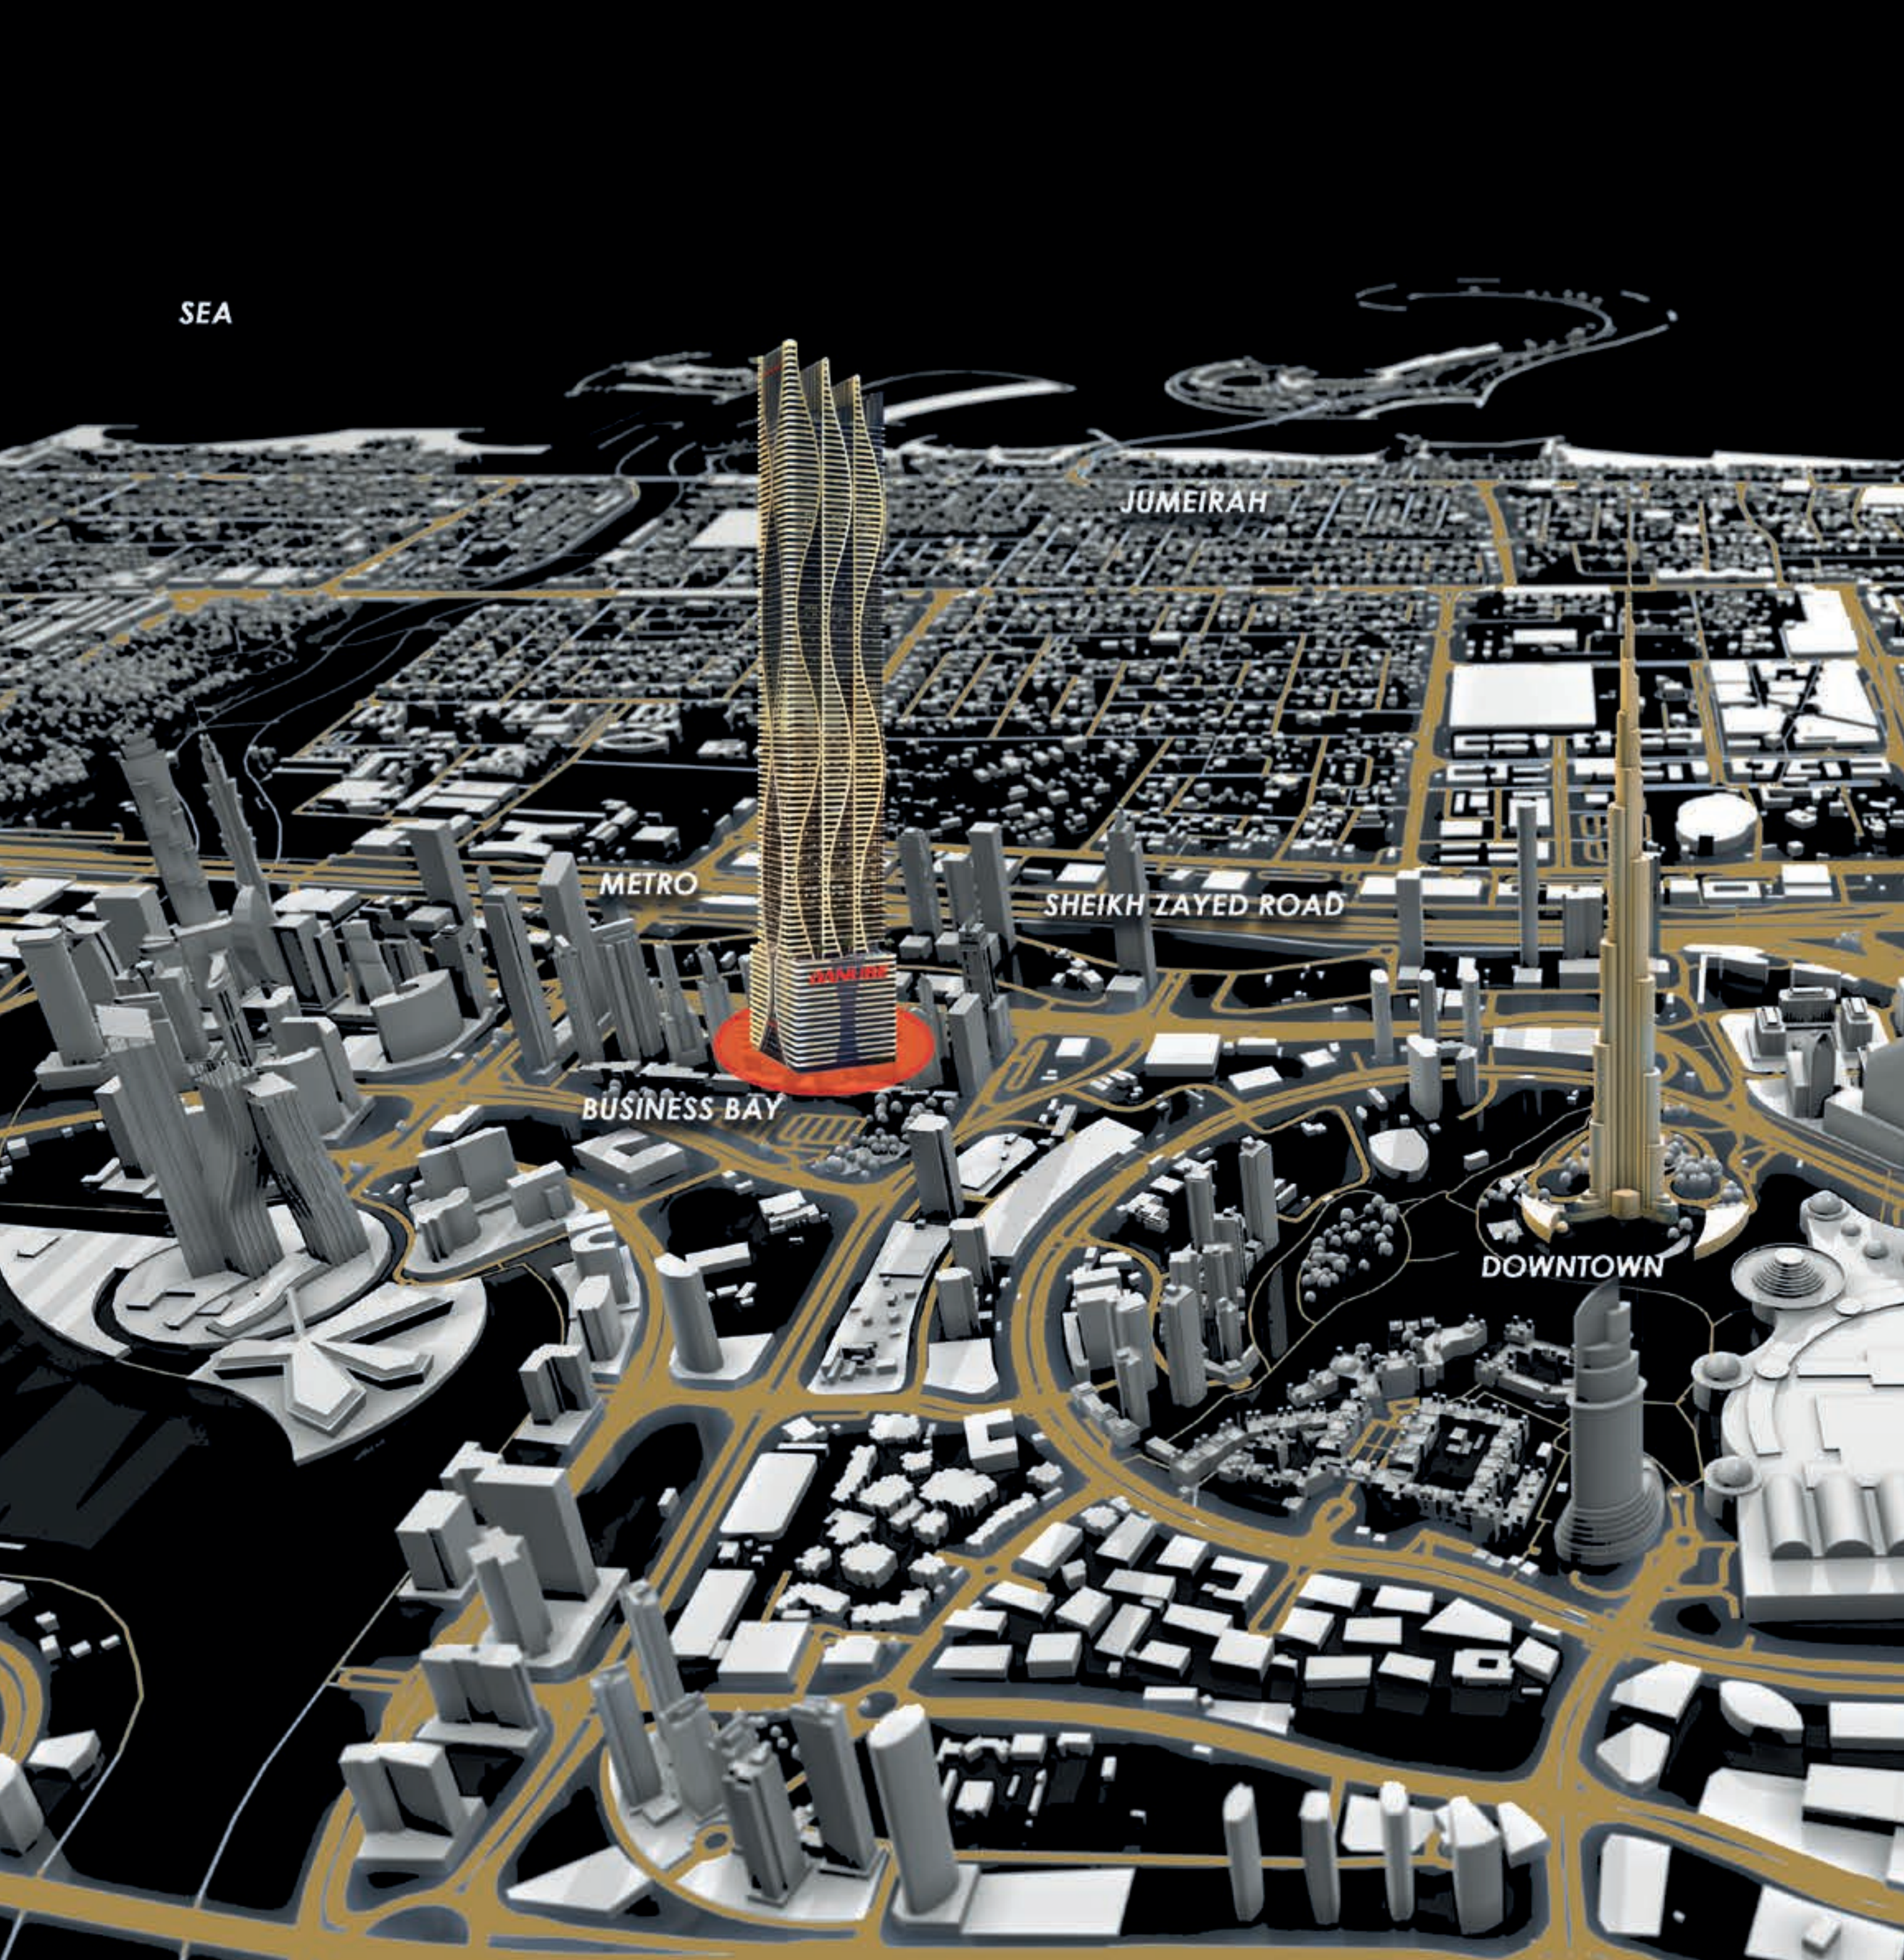

BAYZ 101
BY **DANUBE**

BAYZ 101 **BY DANUBE**

YOUR HOME IN THE SKY

**SPECTACULAR
VIEWS OF THE
ICONIC DUBAI
SKYLINE**

101 LEVELS OF LUXURY IN BUSINESS BAY

Presenting the most luxurious project in the
Danube Properties portfolio - BAYZ 101

**JUST STEPS
AWAY FROM
THE BUSINESS
BAY METRO
STATION**

DISTANCES

	Business Bay Metro	1 min
	Burj Khalifa	2 min
	Dubai Mall	3 min
	City Walk	5 min
	Museum of the Future	5 min
	Jumeirah Beach	7 min
	D - Marin Business Bay	8 min
	Dubai Frame	8 min
	Creek	15 min
	Mall of the Emirates	15 min
	Dubai International Airport	15 min
	Burj Al Arab	18 min
	Dubai Marina	20 min
	Palm Jumeirah	20 min