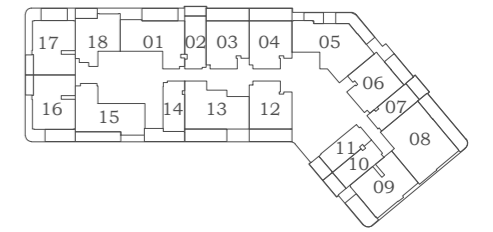

Total
683

FEATURES :

- Jacuzzi
- Office
- Convertible 2BHK

Floor

Tower B

Tower A

2 - 16

& 24