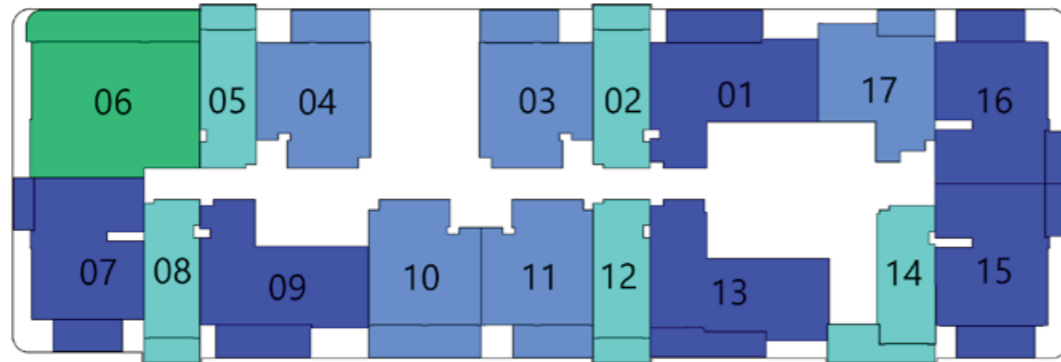

- Pool
- Maid Room

Floor

Tower B

Tower A

2 - 16

& 24

19 - 23
&
25 - 33

Sportz

1ST FLOOR

2ND - 16TH & 24TH FLOOR

-  STUDIO
-  1 BEDROOM
-  2 BEDROOM
-  3 BEDROOM

Sportz

17TH & 18TH FLOOR

19TH - 23RD & 25TH - 33RD FLOOR

-  STUDIO
-  1 BEDROOM
-  2 BEDROOM
-  3 BEDROOM

A WORLD OF SPORTING ACTIVITIES

PODIUM LEVEL AMENITIES

1. Olympic Size Lap Pool
2. Kids Pool
3. Shallow Pool
4. Jacuzzi
5. Aquatic Gym
6. Toddlers Splash Pad
7. Kids Play Area
8. POD Kids Play Area
9. Cycling Track
10. Cricket Pitch
11. Mini Golf / Golf Simulator
12. Wall Climbing
13. Trampoline Arena
14. Badminton Court
15. Basketball Court
16. Archery
17. Paintball Arena
18. Kick Boxing / MMA Training Area
19. Sports Club / Lounge Party Hall
20. Outdoor Party Area
21. Health Club / Gym
22. Outdoor Gym
23. Foosball
24. Billiards
25. Chess Area
26. Table Tennis
27. Shot Darts
28. Chunk N Catch Game Zone
29. Play Station Arena
30. Gaming Arcade
31. Dancing / Zumba Centre
32. Steam & Sauna
33. Physiotherapy Centre
34. SPA & Therapy Centre
35. Open Air Sports Cinema
36. BBQ Area
37. Beauty Salon
38. Business Centre
39. Cabana Shade