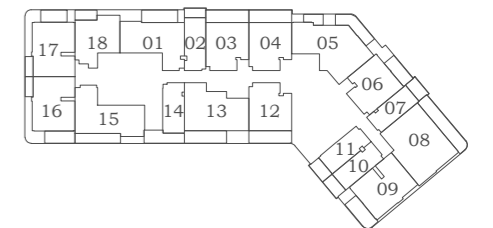

19 - 23
&
25 - 33