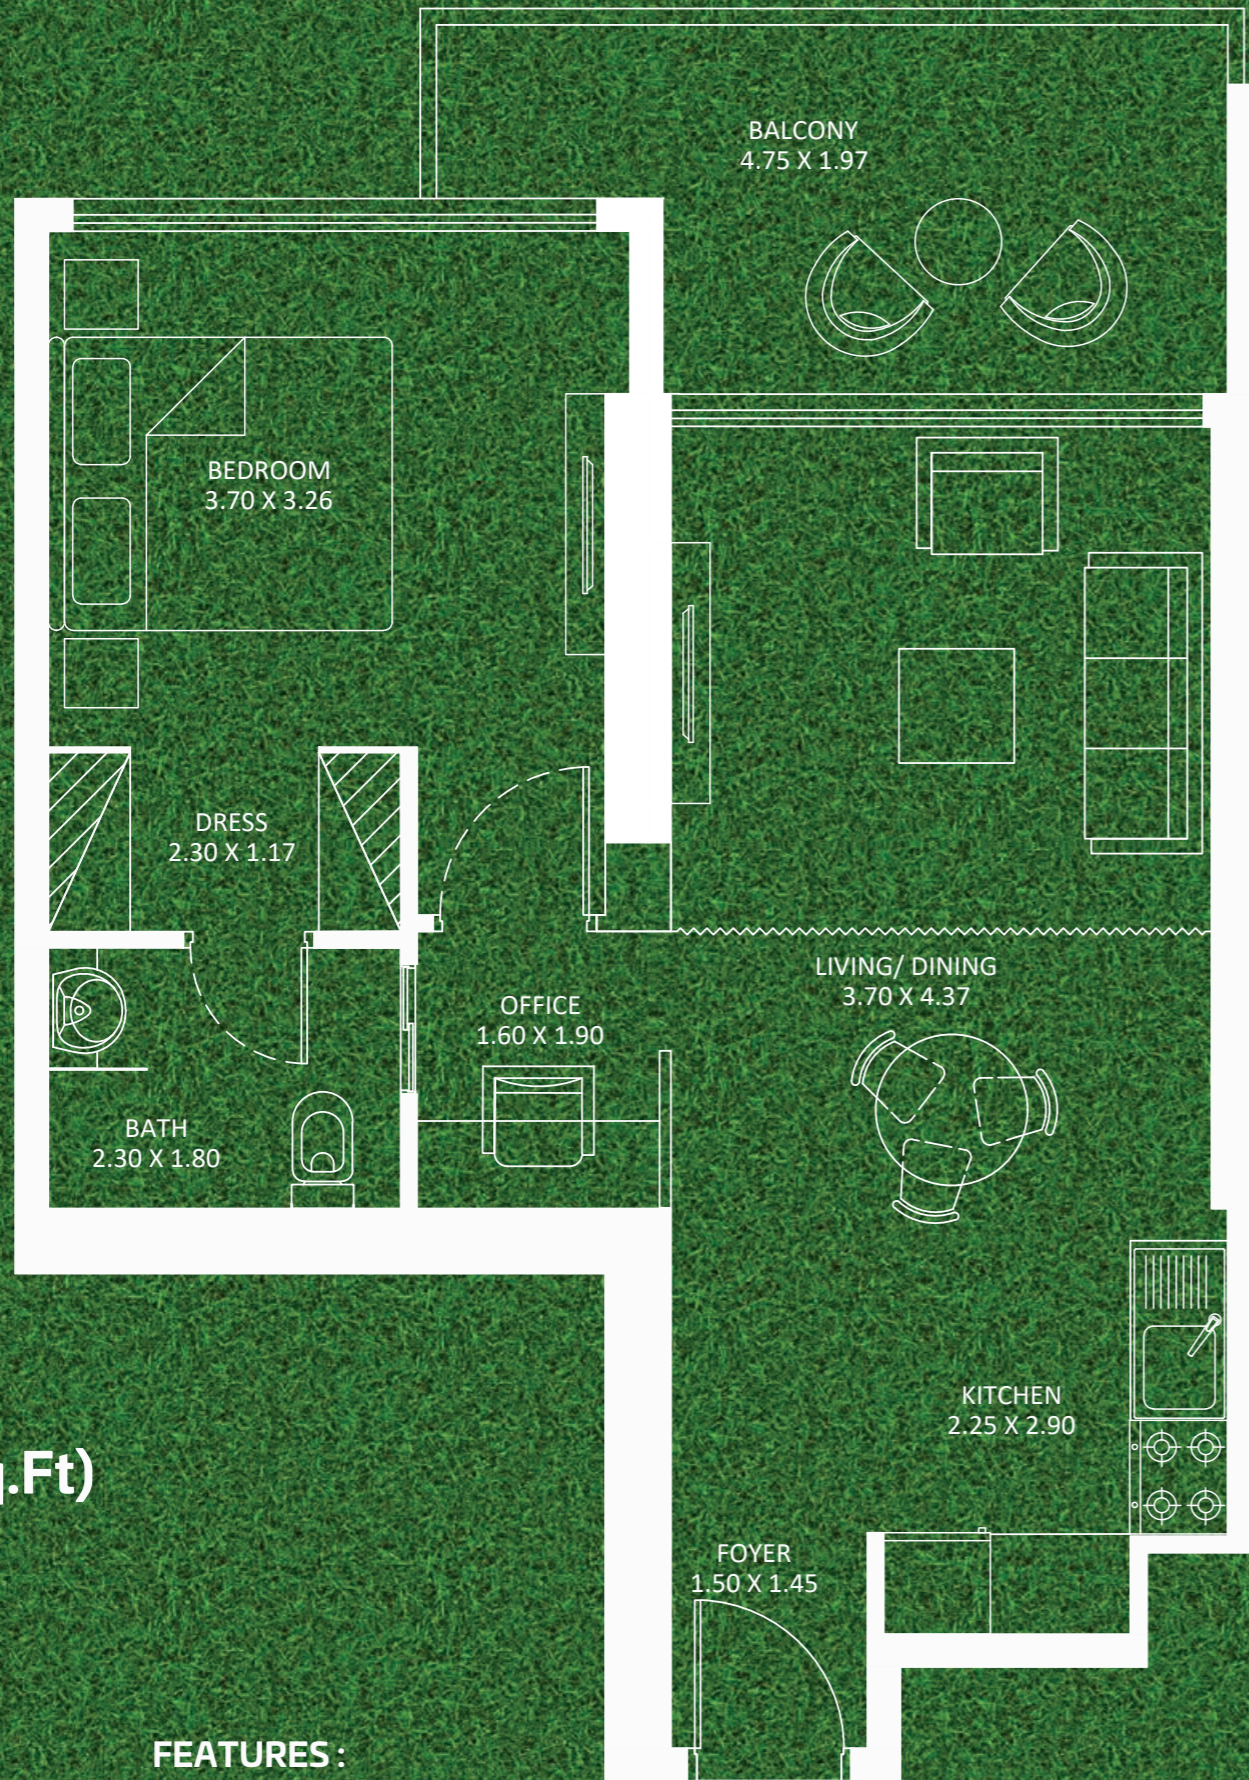

Floor

Tower B

Tower A

2 - 16

& 24

17 & 18

19 - 23

&
25 - 33

PRESIDENTIAL STUDIO

AREA (Sq.Ft)

Apartment
315 to 342

Balcony
130 to 136

Total
451 to 472

FEATURES :
 Pool

Floor

Tower B

Tower A

2 - 16

& 24

17 & 18

19 - 23

& 25 - 33

1 BEDROOM

TYPE - A

AREA (Sq.Ft)

Apartment
547

Balcony
92

Total
639

FEATURES :

- Office
- Convertible 2BHK

Floor

Tower B