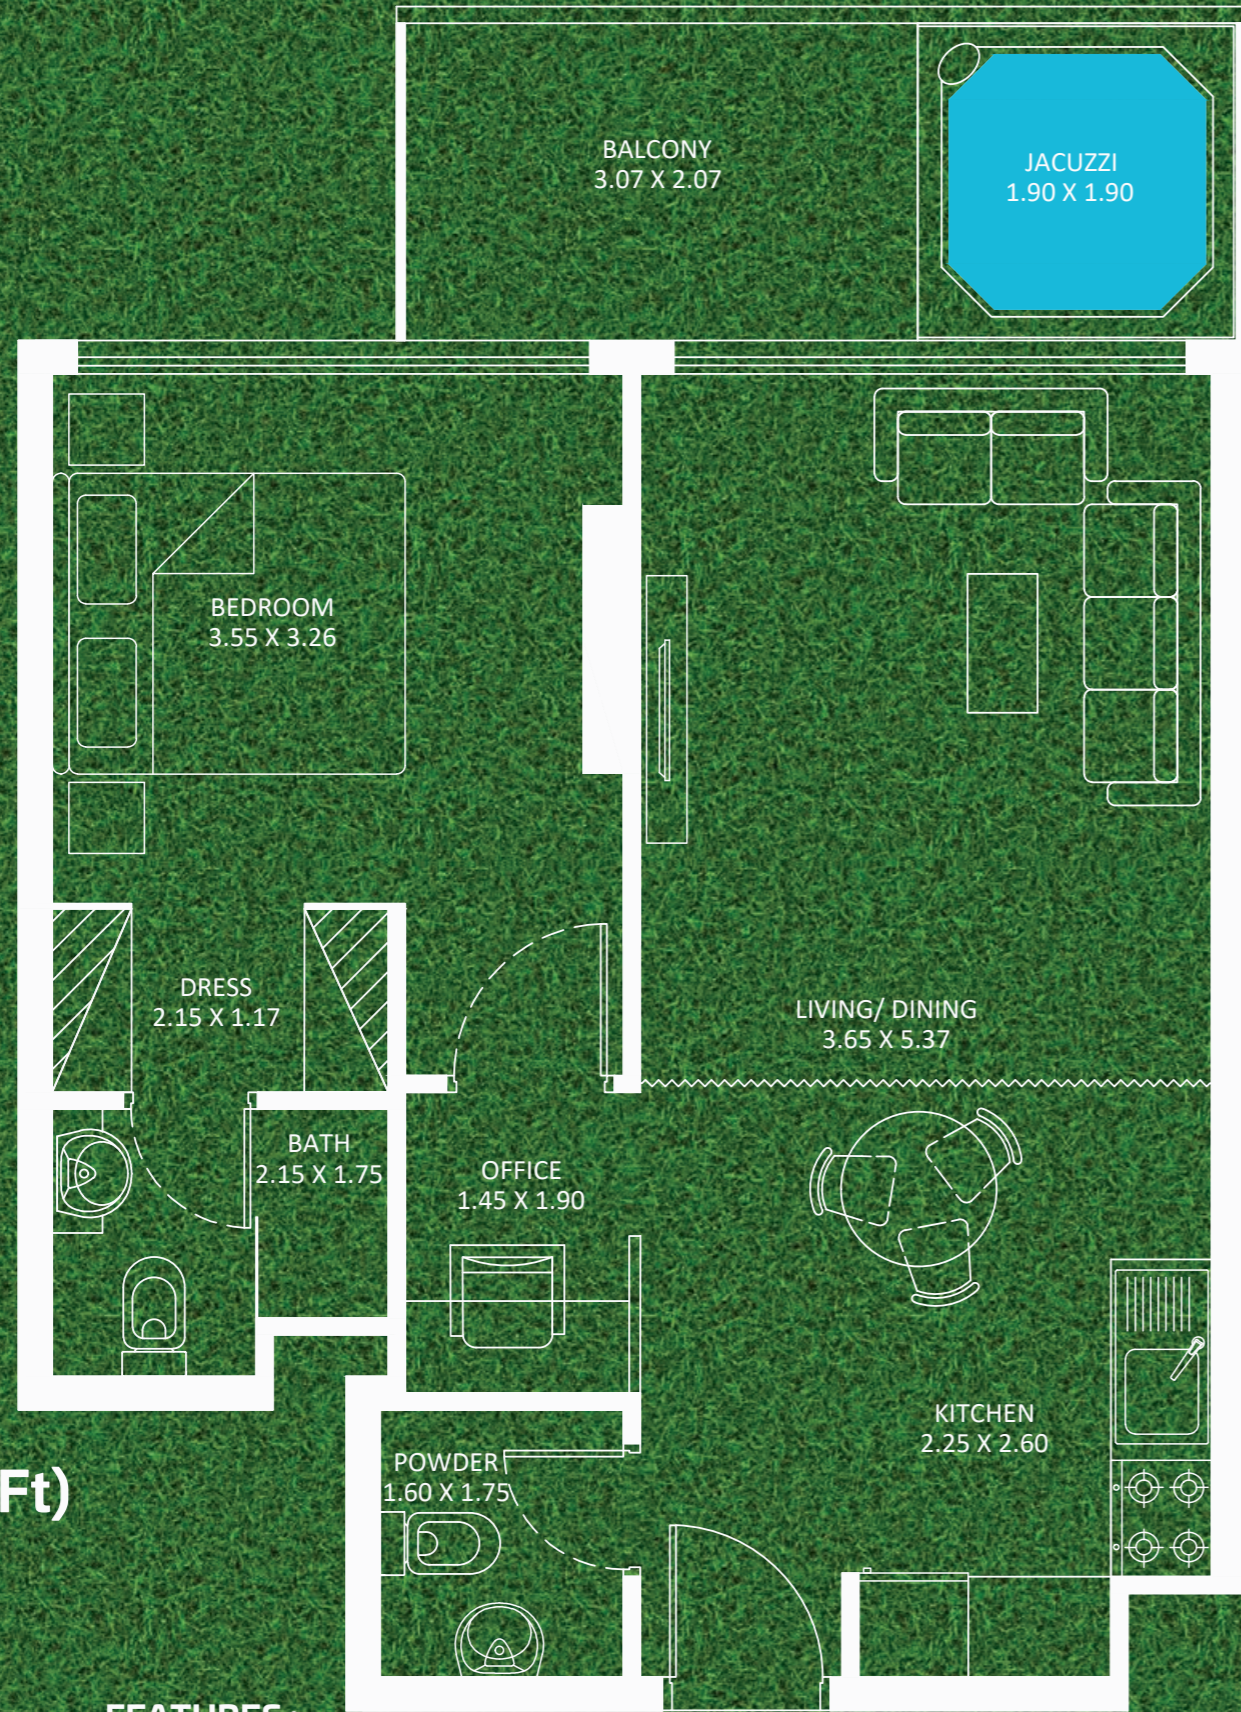

1 BEDROOM DELUXE

AREA (Sq.Ft)

Apartment
572

Balcony
111

Total
683

FEATURES :

- ☒ Jacuzzi
- ☒ Office
- ☒ Convertible 2BHK

Floor

Tower B

Tower A

2 - 16