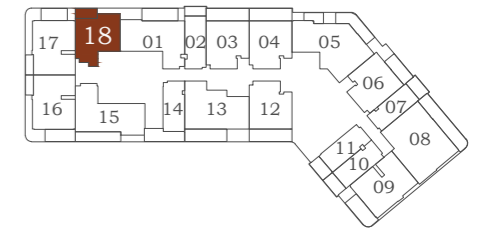

Floor

Tower B

Tower A

2 - 16

& 24

17 & 18

19 - 23

&
25 - 33

Tower A

2 - 16

& 24

17 & 18

19 - 23

& 25 - 33

1 BEDROOM

TYPE - A

AREA (Sq.Ft)

Apartment
547

Balcony
92

Total
639

FEATURES :

- Office
- Convertible 2BHK

Floor

Tower B

Tower A

2 - 16

& 24

17 & 18

19 - 23

& 25 - 33

1 BEDROOM

TYPE - B