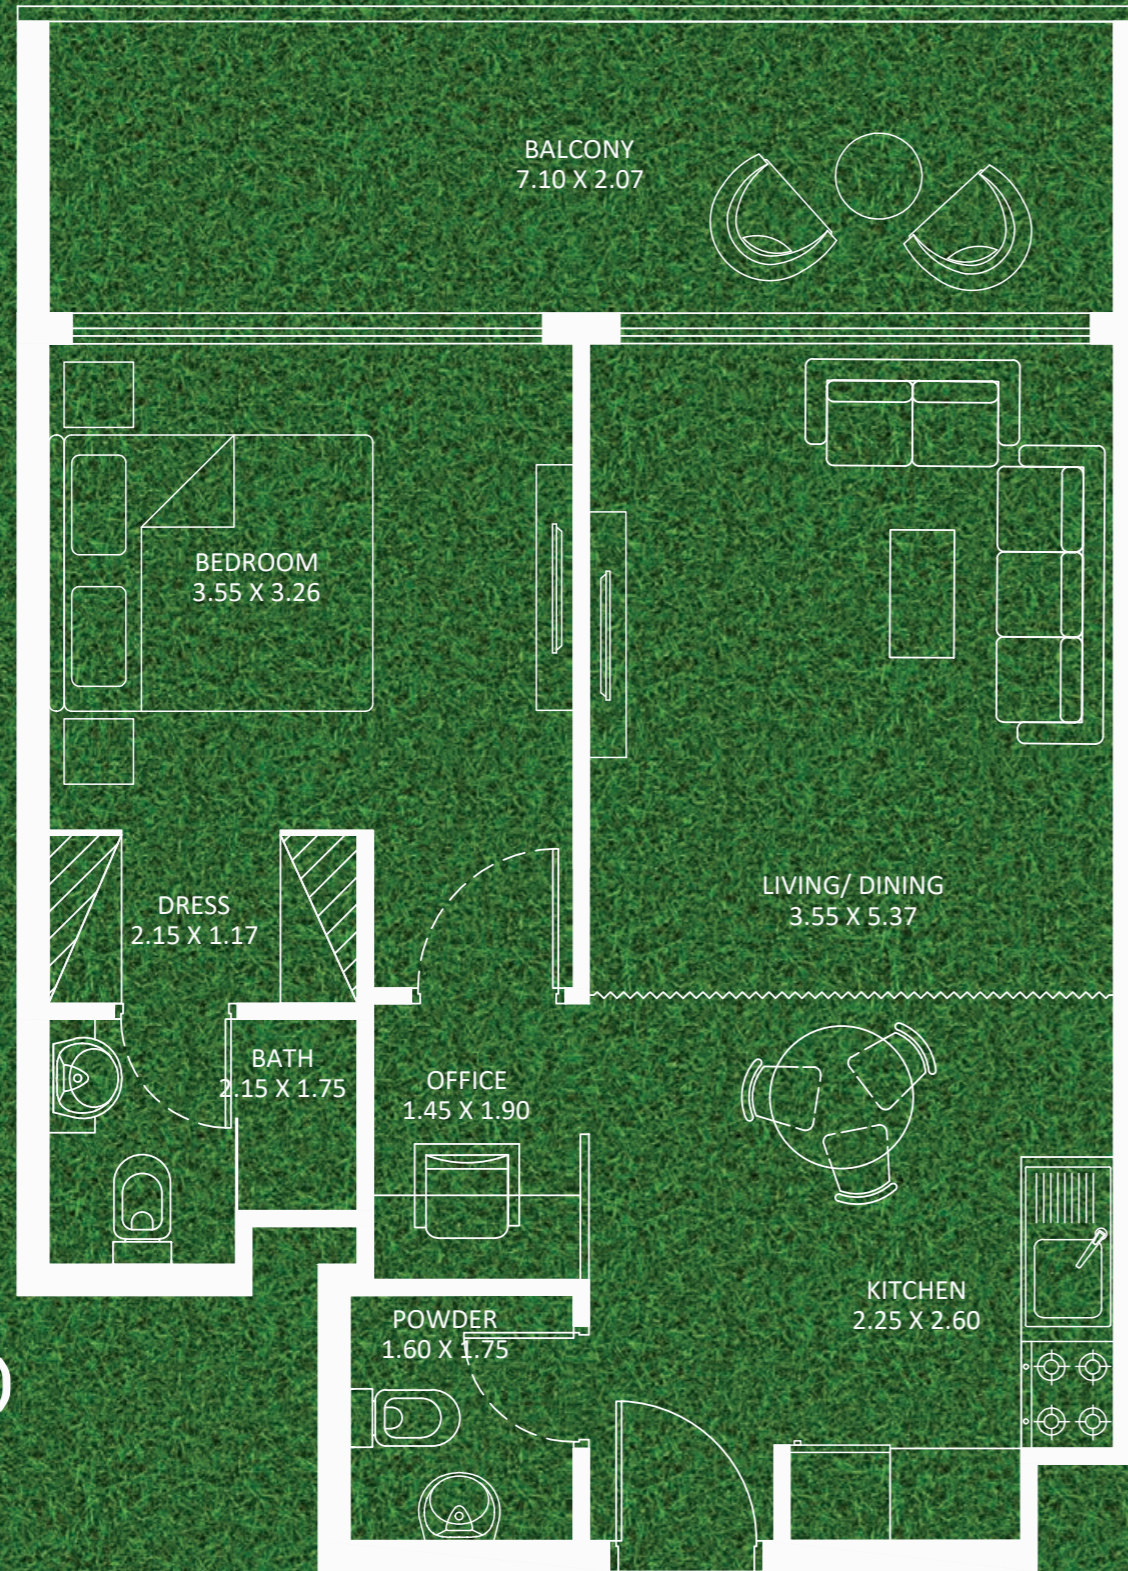

AREA (Sq.Ft)

Apartment
564 to 565

Balcony
112 to 113

Total
676 to 677

FEATURES :

- Office
- Convertible 2BHK

Floor

Tower B

Tower A

2 - 16

& 24

17 & 18

19 - 23

& 25 - 33

1 BEDROOM

TYPE - C

AREA (Sq.Ft)

Apartment
564

Balcony
128 to 159

Total
691 to 723

FEATURES :

- Office
- Convertible 2BHK

Floor

Tower B