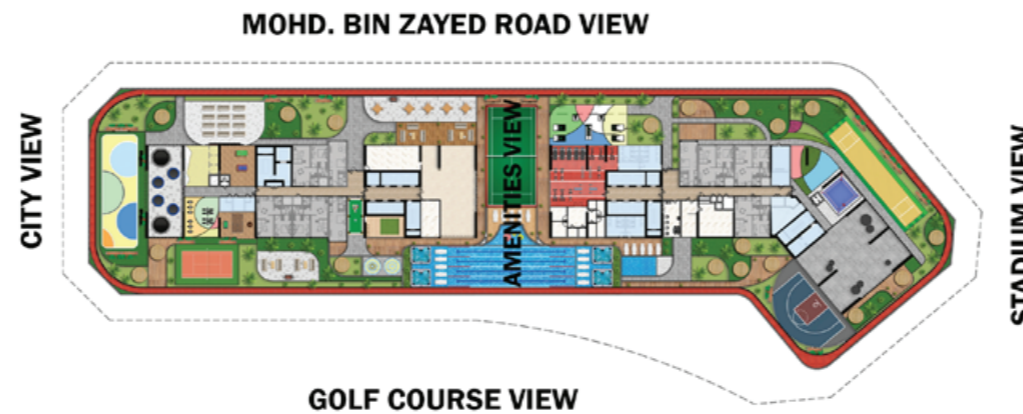

- Pool
- Maid Room

Floor

Tower B

Tower A

2 - 16

& 24

19 - 23
&
25 - 33

Sportz

1ST FLOOR

2ND - 16TH & 24TH FLOOR

-  STUDIO
-  1 BEDROOM
-  2 BEDROOM
-  3 BEDROOM

Sportz

17TH & 18TH FLOOR

19TH - 23RD & 25TH - 33RD FLOOR

-  STUDIO
-  1 BEDROOM
-  2 BEDROOM
-  3 BEDROOM

A WORLD OF SPORTING ACTIVITIES

PODIUM LEVEL AMENITIES

1. Olympic Size Lap Pool
2. Kids Pool
3. Shallow Pool
4. Jacuzzi
5. Aquatic Gym
6. Toddlers Splash Pad
7. Kids Play Area
8. POD Kids Play Area
9. Cycling Track
10. Cricket Pitch
11. Mini Golf / Golf Simulator
12. Wall Climbing
13. Trampoline Arena
14. Badminton Court
15. Basketball Court
16. Archery
17. Paintball Arena
18. Kick Boxing / MMA Training Area
19. Sports Club / Lounge Party Hall
20. Outdoor Party Area
21. Health Club / Gym
22. Outdoor Gym
23. Foosball
24. Billiards
25. Chess Area
26. Table Tennis
27. Shot Darts
28. Chunk N Catch Game Zone
29. Play Station Arena
30. Gaming Arcade
31. Dancing / Zumba Centre
32. Steam & Sauna
33. Physiotherapy Centre
34. SPA & Therapy Centre
35. Open Air Sports Cinema
36. BBQ Area
37. Beauty Salon
38. Business Centre
39. Cabana Shade

ROOF LEVEL AMENITIES

40. Sky Jogging Track
41. Paddle Tennis
42. Skating Zone
43. Roof Top Yoga / Meditation
44. Roof Top Library
45. Roof Top Hammock Garden
46. Dedicated Wifi Area
47. Roof Top Health Sports Bar
48. Roof Top Open Party Zone
49. Roof Top Dubai Panoramic View