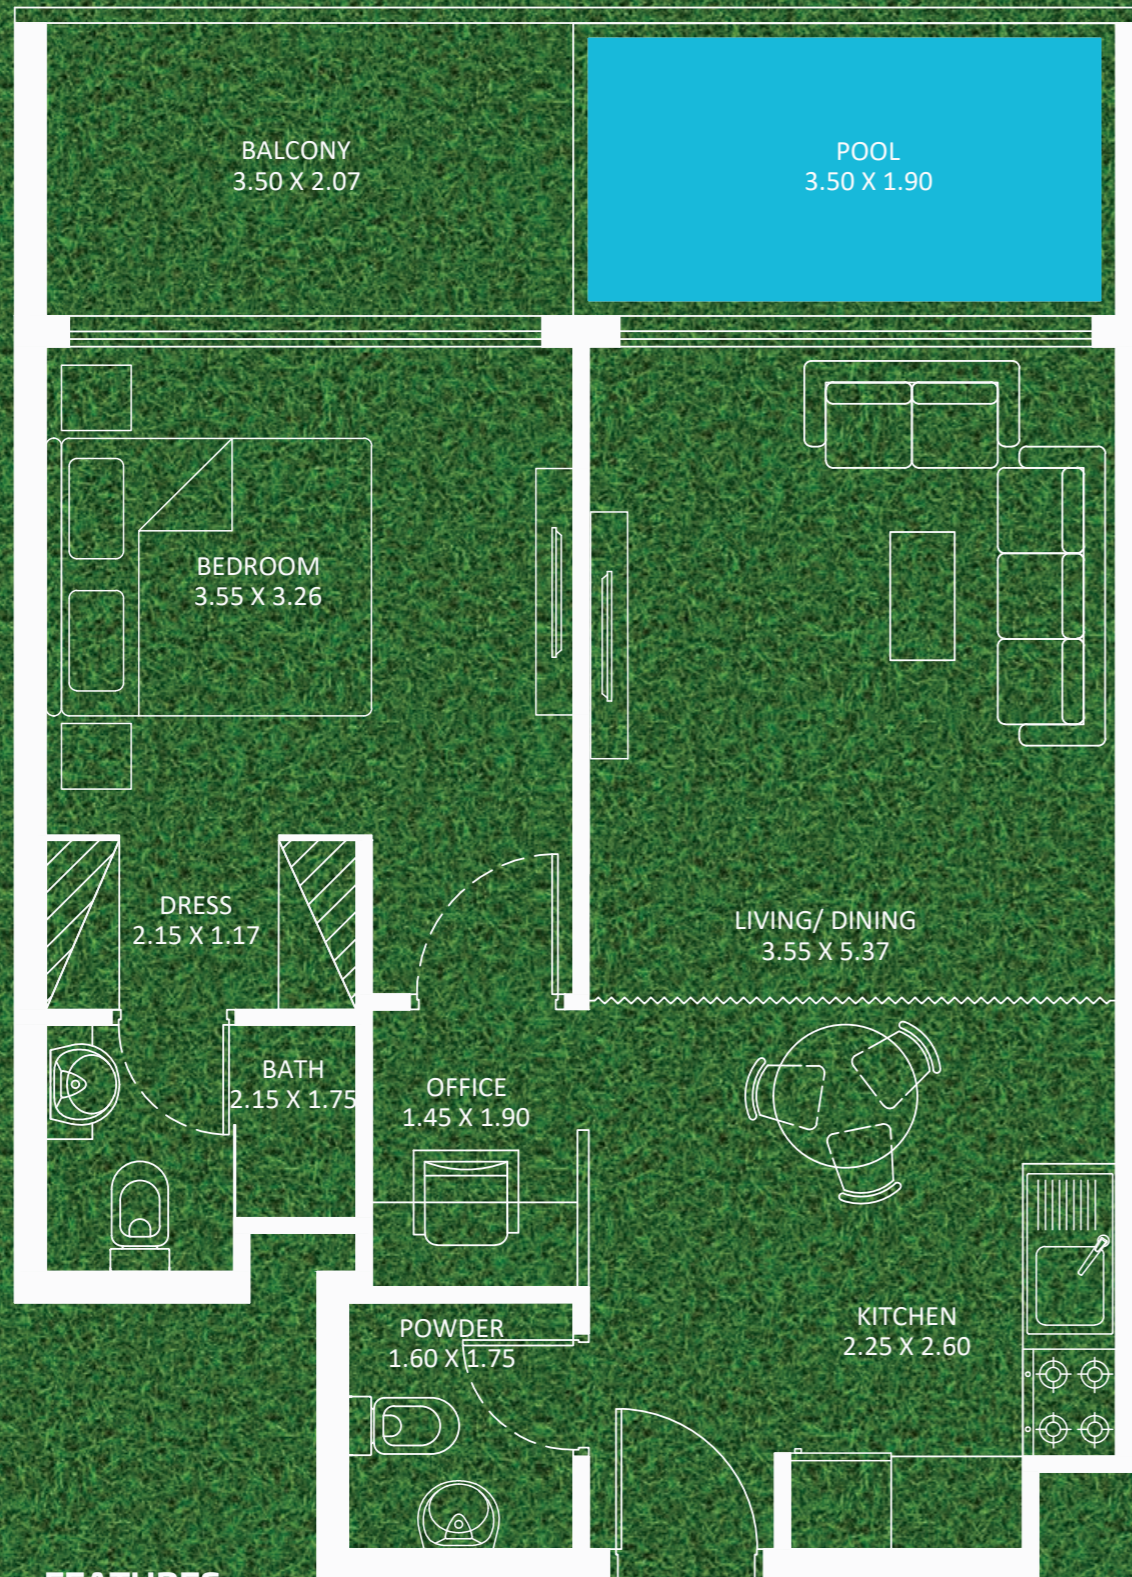

PRESIDENTIAL SUITE

AREA (Sq.Ft)

Apartment
564

Balcony
158

Total
722

FEATURES :

- ☒ Pool
- ☒ Office
- ☒ Convertible 2BHK

Floor

Tower B

Tower A

2 - 16