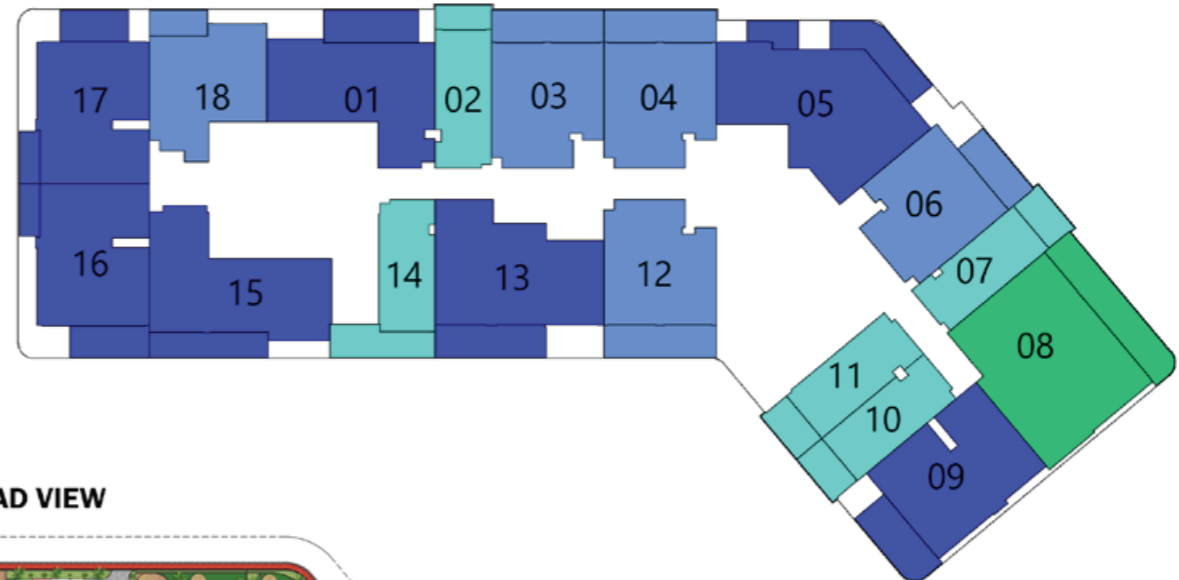

- Pool
- Maid Room

Floor

Tower B

Tower A

2 - 16

& 24

19 - 23
&
25 - 33

Sportz

1ST FLOOR

2ND - 16TH & 24TH FLOOR

-  STUDIO
-  1 BEDROOM
-  2 BEDROOM
-  3 BEDROOM

Sportz

17TH & 18TH FLOOR

19TH - 23RD & 25TH - 33RD FLOOR

-  STUDIO
-  1 BEDROOM
-  2 BEDROOM
-  3 BEDROOM

A WORLD OF SPORTING ACTIVITIES

PODIUM LEVEL AMENITIES

1. Olympic Size Lap Pool
2. Kids Pool
3. Shallow Pool
4. Jacuzzi
5. Aquatic Gym
6. Toddlers Splash Pad
7. Kids Play Area
8. POD Kids Play Area
9. Cycling Track
10. Cricket Pitch
11. Mini Golf / Golf Simulator
12. Wall Climbing
13. Trampoline Arena
14. Badminton Court
15. Basketball Court
16. Archery
17. Paintball Arena
18. Kick Boxing / MMA Training Area
19. Sports Club / Lounge Party Hall
20. Outdoor Party Area
21. Health Club / Gym
22. Outdoor Gym
23. Foosball
24. Billiards
25. Chess Area
26. Table Tennis
27. Shot Darts
28. Chunk N Catch Game Zone
29. Play Station Arena
30. Gaming Arcade
31. Dancing / Zumba Centre
32. Steam & Sauna
33. Physiotherapy Centre
34. SPA & Therapy Centre
35. Open Air Sports Cinema
36. BBQ Area
37. Beauty Salon
38. Business Centre
39. Cabana Shade

ROOF LEVEL AMENITIES

40. Sky Jogging Track
41. Paddle Tennis
42. Skating Zone
43. Roof Top Yoga / Meditation
44. Roof Top Library
45. Roof Top Hammock Garden
46. Dedicated Wifi Area
47. Roof Top Health Sports Bar
48. Roof Top Open Party Zone
49. Roof Top Dubai Panoramic View