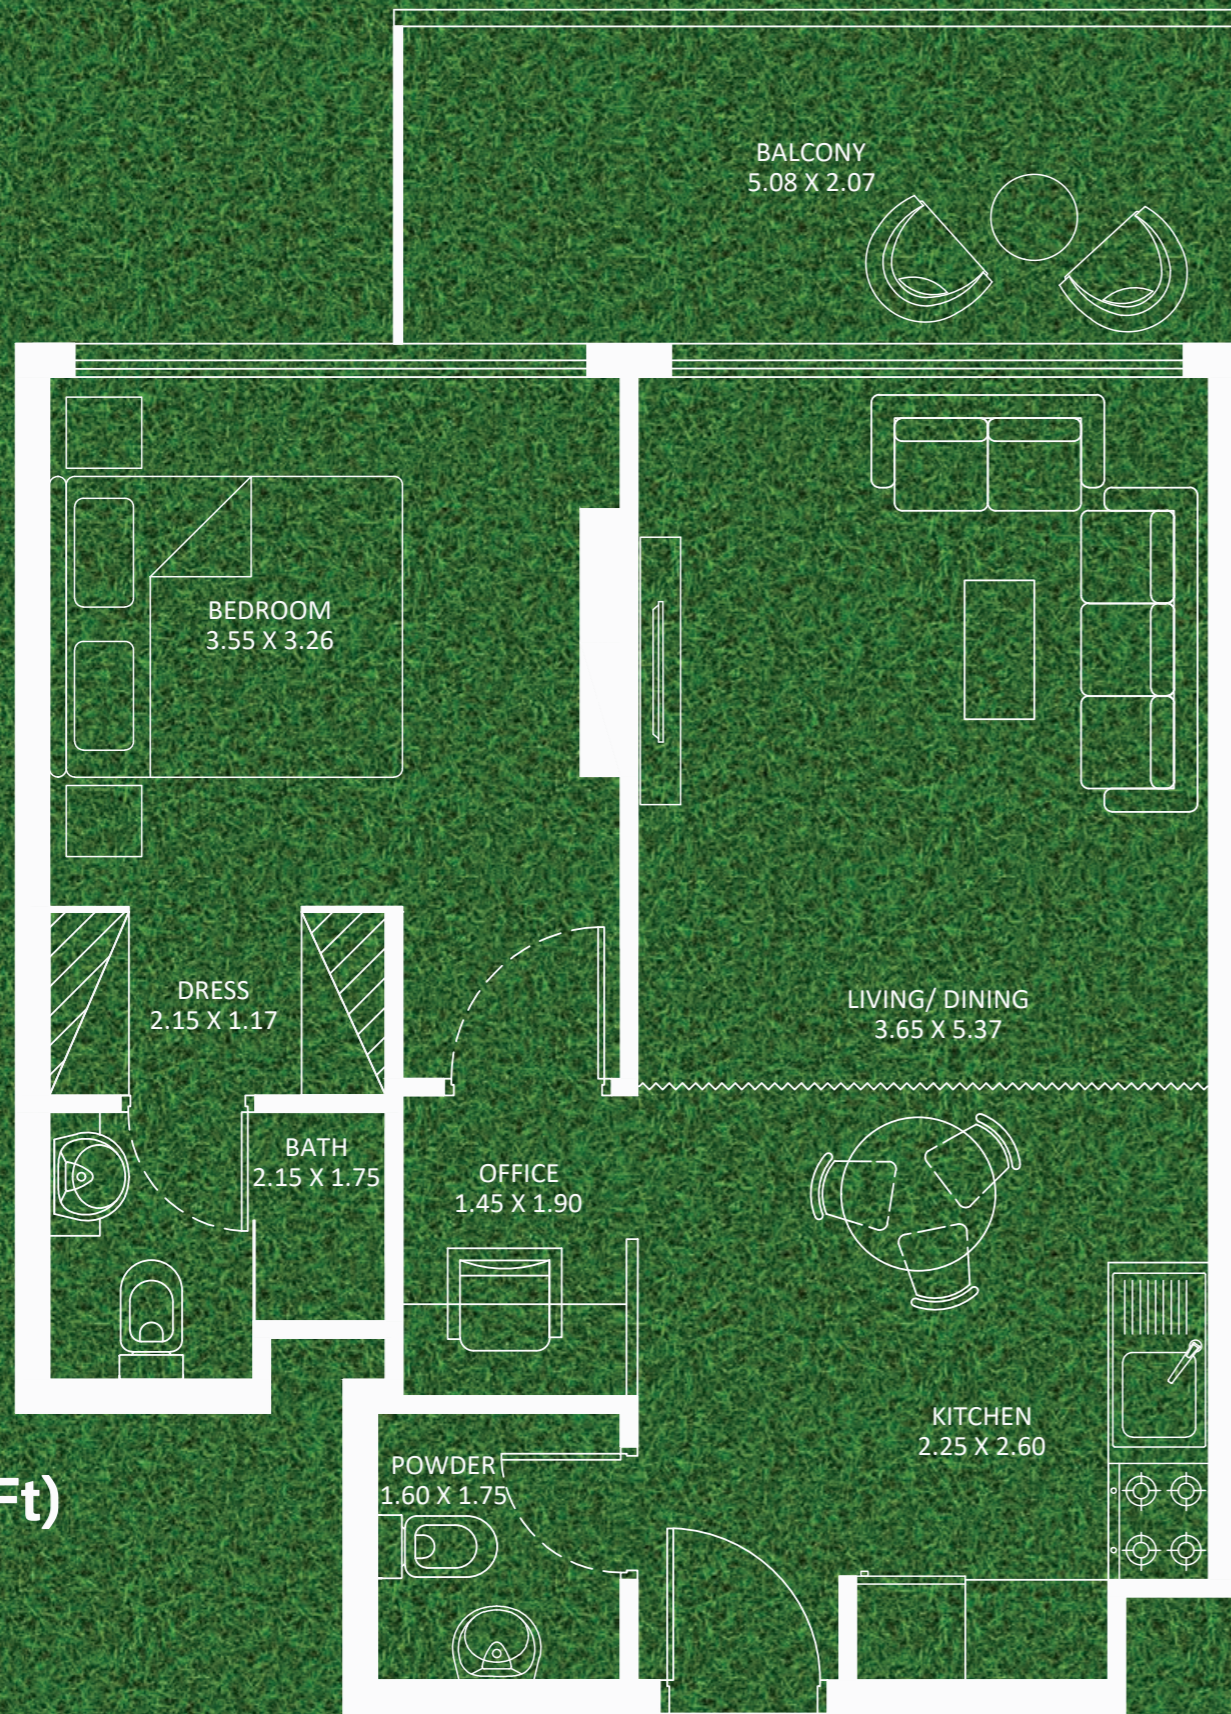

AREA (Sq.Ft)

Apartment
547

Balcony
92

Total
639

FEATURES :

- Office
- Convertible 2BHK

Floor

Tower B

Tower A

2 - 16

& 24

17 & 18

19 - 23

& 25 - 33

1 BEDROOM

TYPE - B

AREA (Sq.Ft)

Apartment
564 to 565

Balcony
112 to 113

Total
676 to 677

FEATURES :

- Office
- Convertible 2BHK

Floor

Tower B