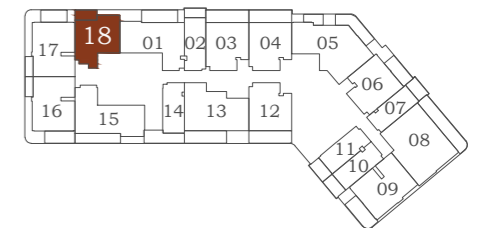

Tower A

2 - 16

& 24

17 & 18

19 - 23

& 25 - 33

1 BEDROOM

TYPE - A

Tower A

2 - 16

& 24

17 & 18

19 - 23

& 25 - 33

1 BEDROOM

TYPE - B

AREA (Sq.Ft)

Apartment
564 to 565

Balcony
112 to 113

Total
676 to 677

FEATURES :

- Office
- Convertible 2BHK

Floor

Tower B