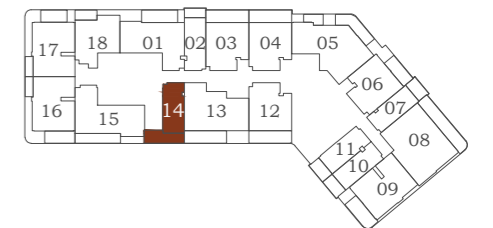

Floor

Tower B

Tower A

2 - 16

& 24

17 & 18

19 - 23

&
25 - 33

Tower A

2 - 16

& 24

17 & 18

19 - 23

& 25 - 33

1 BEDROOM

TYPE - A

AREA (Sq.Ft)

Apartment
547

Balcony
92

Total
639

FEATURES :

- Office
- Convertible 2BHK

Floor

Tower B

Tower A

2 - 16

& 24

17 & 18

19 - 23

& 25 - 33

1 BEDROOM

TYPE - B