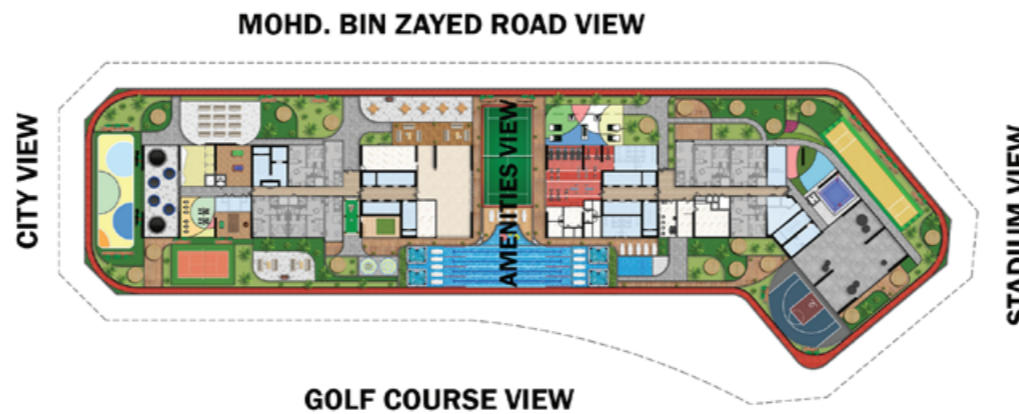

- Pool
- Maid Room

Floor

Tower B

Tower A

2 - 16

& 24

19 - 23
&
25 - 33

Sportz

1ST FLOOR

2ND - 16TH & 24TH FLOOR

-  STUDIO
-  1 BEDROOM
-  2 BEDROOM
-  3 BEDROOM

Sportz

17TH & 18TH FLOOR

19TH - 23RD & 25TH - 33RD FLOOR

-  STUDIO
-  1 BEDROOM
-  2 BEDROOM
-  3 BEDROOM

A WORLD OF SPORTING ACTIVITIES

PODIUM LEVEL AMENITIES

1. Olympic Size Lap Pool
2. Kids Pool
3. Shallow Pool
4. Jacuzzi
5. Aquatic Gym
6. Toddlers Splash Pad
7. Kids Play Area
8. POD Kids Play Area
9. Cycling Track
10. Cricket Pitch
11. Mini Golf / Golf Simulator
12. Wall Climbing
13. Trampoline Arena
14. Badminton Court
15. Basketball Court
16. Archery
17. Paintball Arena
18. Kick Boxing / MMA Training Area
19. Sports Club / Lounge Party Hall
20. Outdoor Party Area
21. Health Club / Gym
22. Outdoor Gym
23. Foosball
24. Billiards
25. Chess Area
26. Table Tennis
27. Shot Darts
28. Chunk N Catch Game Zone
29. Play Station Arena
30. Gaming Arcade
31. Dancing / Zumba Centre
32. Steam & Sauna
33. Physiotherapy Centre
34. SPA & Therapy Centre
35. Open Air Sports Cinema
36. BBQ Area
37. Beauty Salon
38. Business Centre
39. Cabana Shade

ROOF LEVEL AMENITIES

40. Sky Jogging Track
41. Paddle Tennis
42. Skating Zone
43. Roof Top Yoga / Meditation
44. Roof Top Library
45. Roof Top Hammock Garden
46. Dedicated Wifi Area
47. Roof Top Health Sports Bar
48. Roof Top Open Party Zone
49. Roof Top Dubai Panoramic View